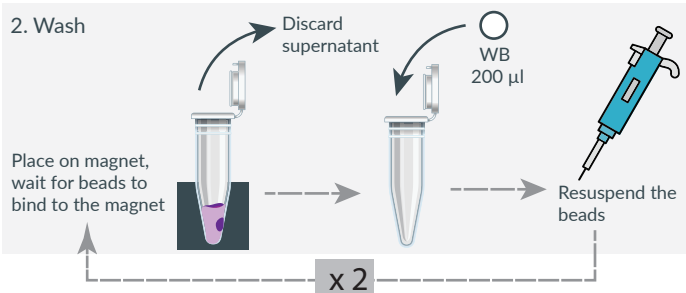

riboPOOL™ cleanUP module: Bench Protocol

1. Hybridization

2. Wash

3. Air-dry

4. Elution