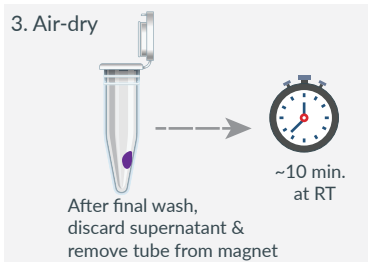

riboPOOL™ cleanUP module: Bench Protocol

1. Hybridization

2. Wash

3. Air-dry

4. Elution