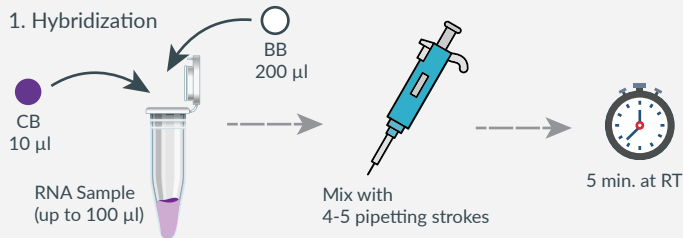

riboPOOL™ cleanUP module: Bench Protocol

1. Hybridization

2. Wash

3. Air-dry

4. Elution